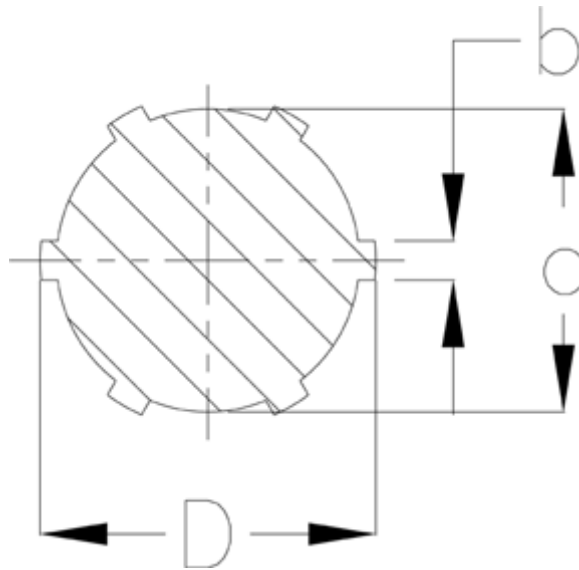

Article number: 0752422500

Description: Spline shaft 1000524002
B6 x 16 x 20 length 2500

Measures

b = 4

d = 16

D = 20

Description = B 6x16x20

Length = 2500